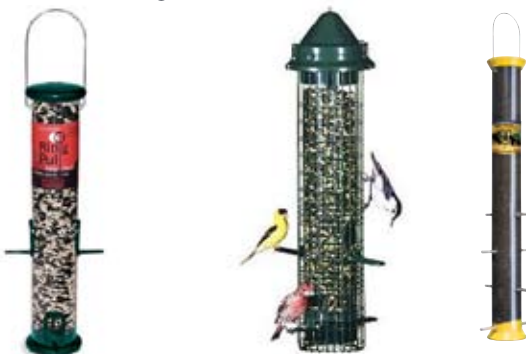

40-lb. bag	\$25.00
------------	---------

SONGBIRD — WOODPECKER Blend for Songbirds

Designed for colorful songbirds, this premium food is a mix of oil and striped sunflower, peanut pieces, nut meats, sunflower hearts, safflower, nyjer (thistle) seed and millet. Rich in oils to provide energy.

40-lb. bag	\$25.00
------------	---------

BLACK OIL SUNFLOWER

A popular choice for feeding backyard birds. High in fat and extremely nutritious.

25-lb. bag	\$10.00
------------	---------

DUO-BLEND® SUNFLOWER MIX

Combined black oil and striped sunflower. Small black oil sunflower, with its thin shell is eaten entirely by some birds, has a high fat content and is extremely nutritious. Striped sunflower is loved by birds with larger beaks to crack open the shell, such as cardinals, blue jays and grosbeaks.

25-lb. bag	\$11.00
------------	---------

SUNFLOWER HEARTS — Medium

Birds love this easily eaten seed which leaves no hulls under your feeder.

25-lb. bag	\$26.00
Case of six, 5-lb. bags	\$46.00

NYJER (THISTLE) SEED